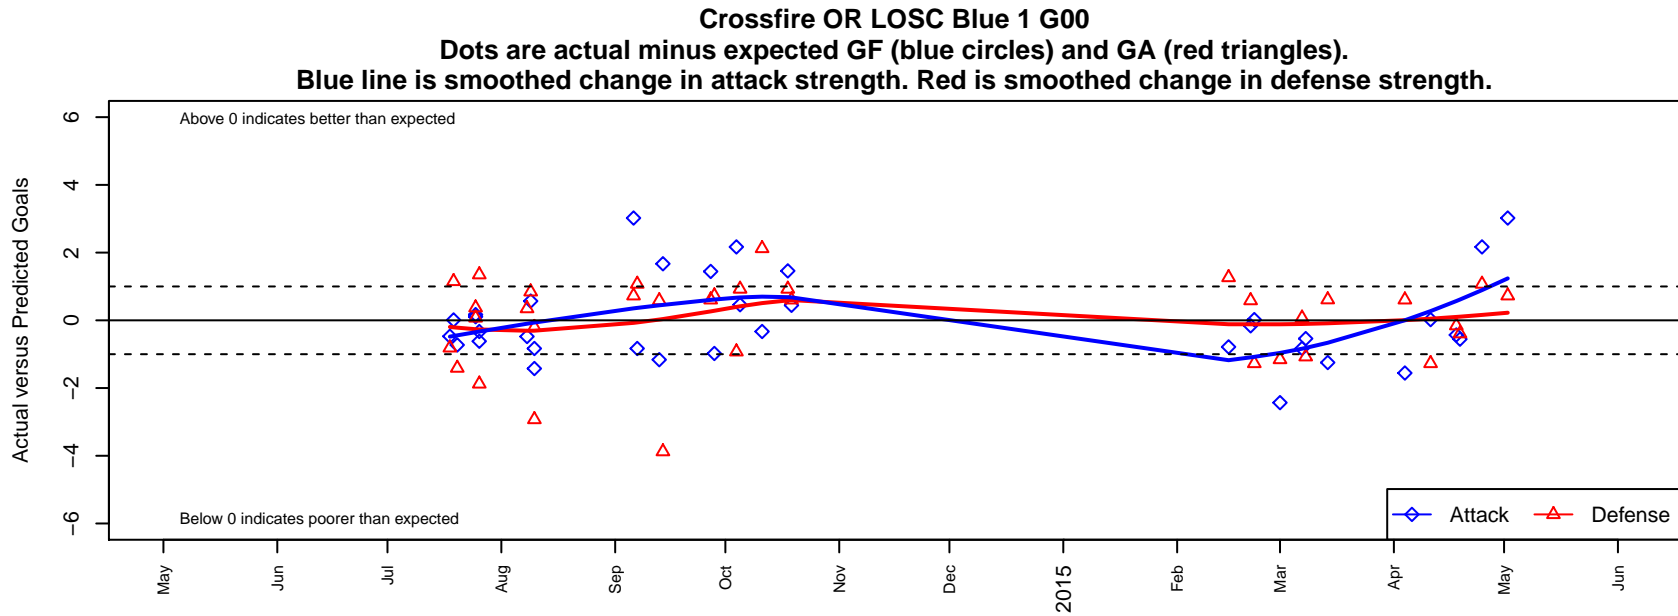

Crossfire OR LOSC Blue 1 G00

Crossfire Oregon
 Lake Oswego, OR
 G00 total strength=1330
 attack=7.36 defense=5.36
 fall league = OPL NPL U14
 spr league = Spr OPL Chinook Div U14

alt names used:
 Crossfire Oregon LOSC Blue I
 CROSSFIRE OREGON LOSC 00 BLUE I (OR)
 Crossfire OR Lake Oswego SC Blue I
 CROSSFIRE OREGON LOSC 00 BLUE I (OR)
 Crossfire OR Lake Oswego SC Blue I
 Crossfire OR Lake Oswego SC Blue I

**attack and defense variance (black dot)
relative to other teams
and top 10 in region**

**attack and defense rating
relative to others at age
and all opponents in last 13 months**

Performance relative to 13 month average