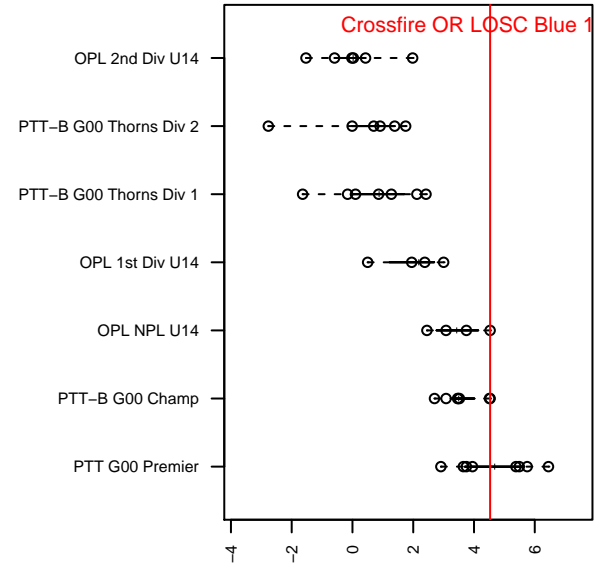

Crossfire OR LOSC Blue 1 G00

Crossfire Oregon
 Lake Oswego, OR
 G00 total strength=1330
 attack=7.36 defense=5.36
 fall league = OPL NPL U14
 spr league = Spr OPL Chinook Div U14

alt names used:
 Crossfire Oregon LOSC Blue I
 CROSSFIRE OREGON LOSC 00 BLUE I (OR)
 Crossfire OR Lake Oswego SC Blue I
 CROSSFIRE OREGON LOSC 00 BLUE I (OR)
 Crossfire OR Lake Oswego SC Blue I
 Crossfire OR Lake Oswego SC Blue I

**attack and defense variance (black dot)
relative to other teams
and top 10 in region**

**attack and defense rating
relative to others at age
and all opponents in last 13 months**

Performance relative to 13 month average